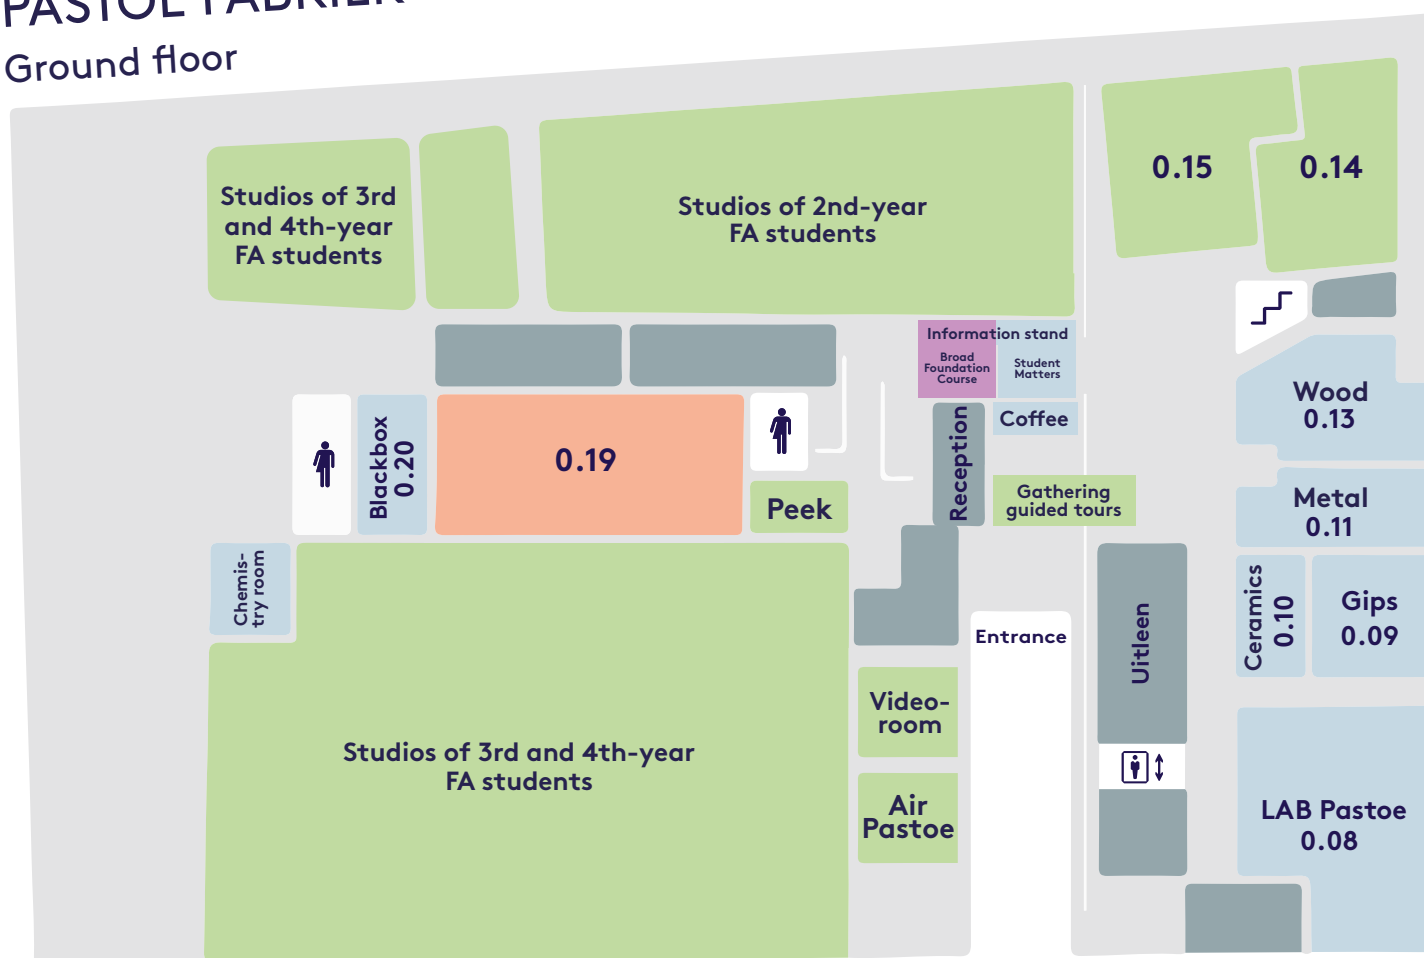

SCHEDULE

HKU FINE ART

PASTOE FABRIEK

HKU LOODS

PASTOE FABRIEK

Ground floor

First floor

- General
- Broad Foundation Course and Foundation Course in Fine Art
- Bachelor Teacher of Fine Art and Design
- Bachelor Fine Art
- HKU Theater (Master Scenography)
- Master Fine Art