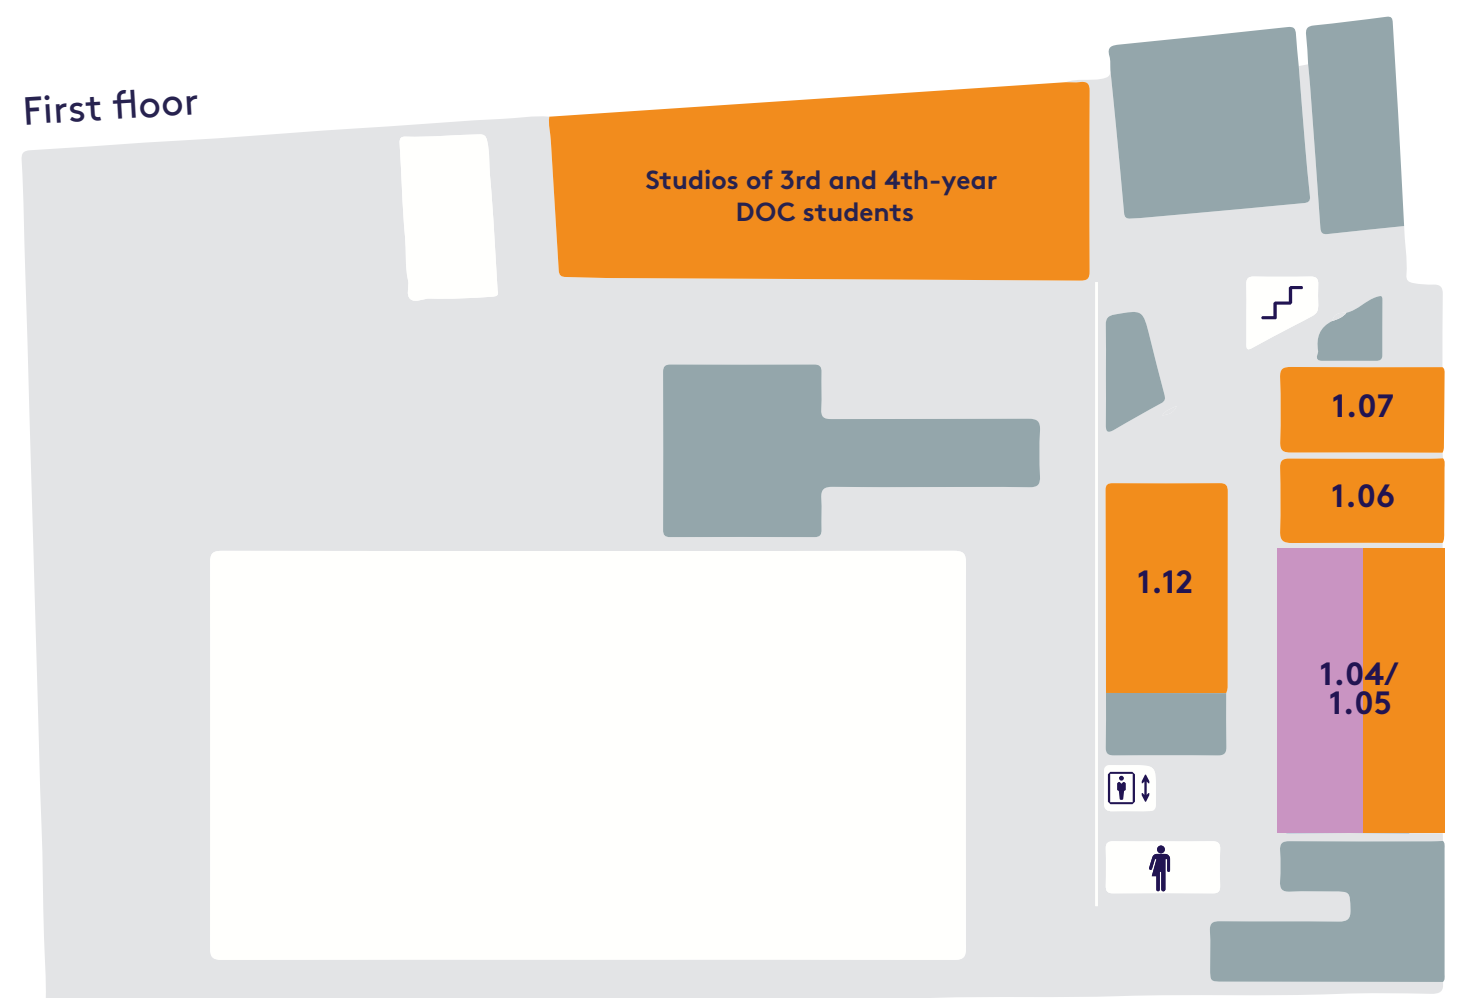

SCHEDULE

HKU FINE ART

PASTOE FABRIEK

HKU LOODS

PASTOE FABRIEK

Ground floor

First floor

- General
- Broad Foundation Course and Foundation Course in Fine Art
- Bachelor Teacher of Fine Art and Design
- Bachelor Fine Art
- HKU Theater (Master Scenography)
- Master Fine Art