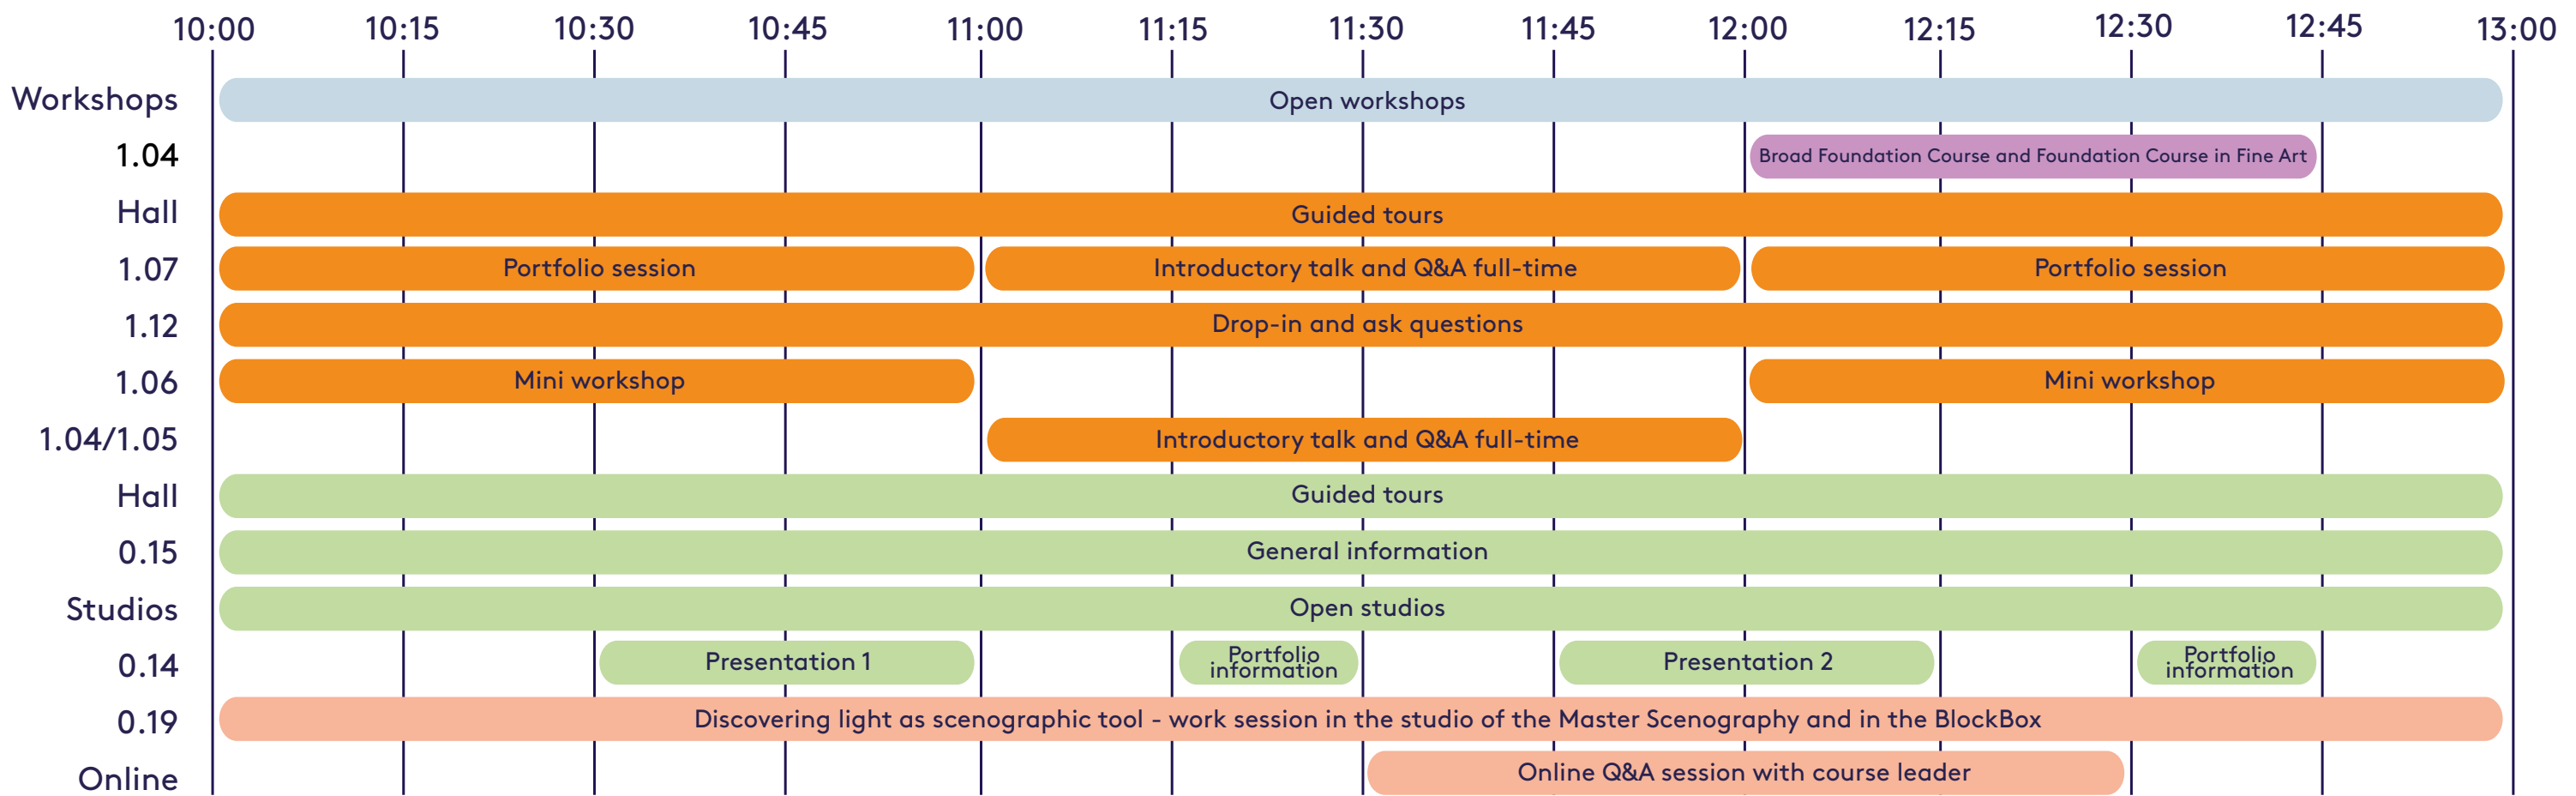

SCHEDULE

HKU FINE ART

PASTOE FABRIEK

HKU LOODS

PASTOE FABRIEK

Ground floor

First floor

- General
- Broad Foundation Course and Foundation Course in Fine Art
- Bachelor Teacher of Fine Art and Design
- Bachelor Fine Art
- HKU Theater (Master Scenography)
- Master Fine Art