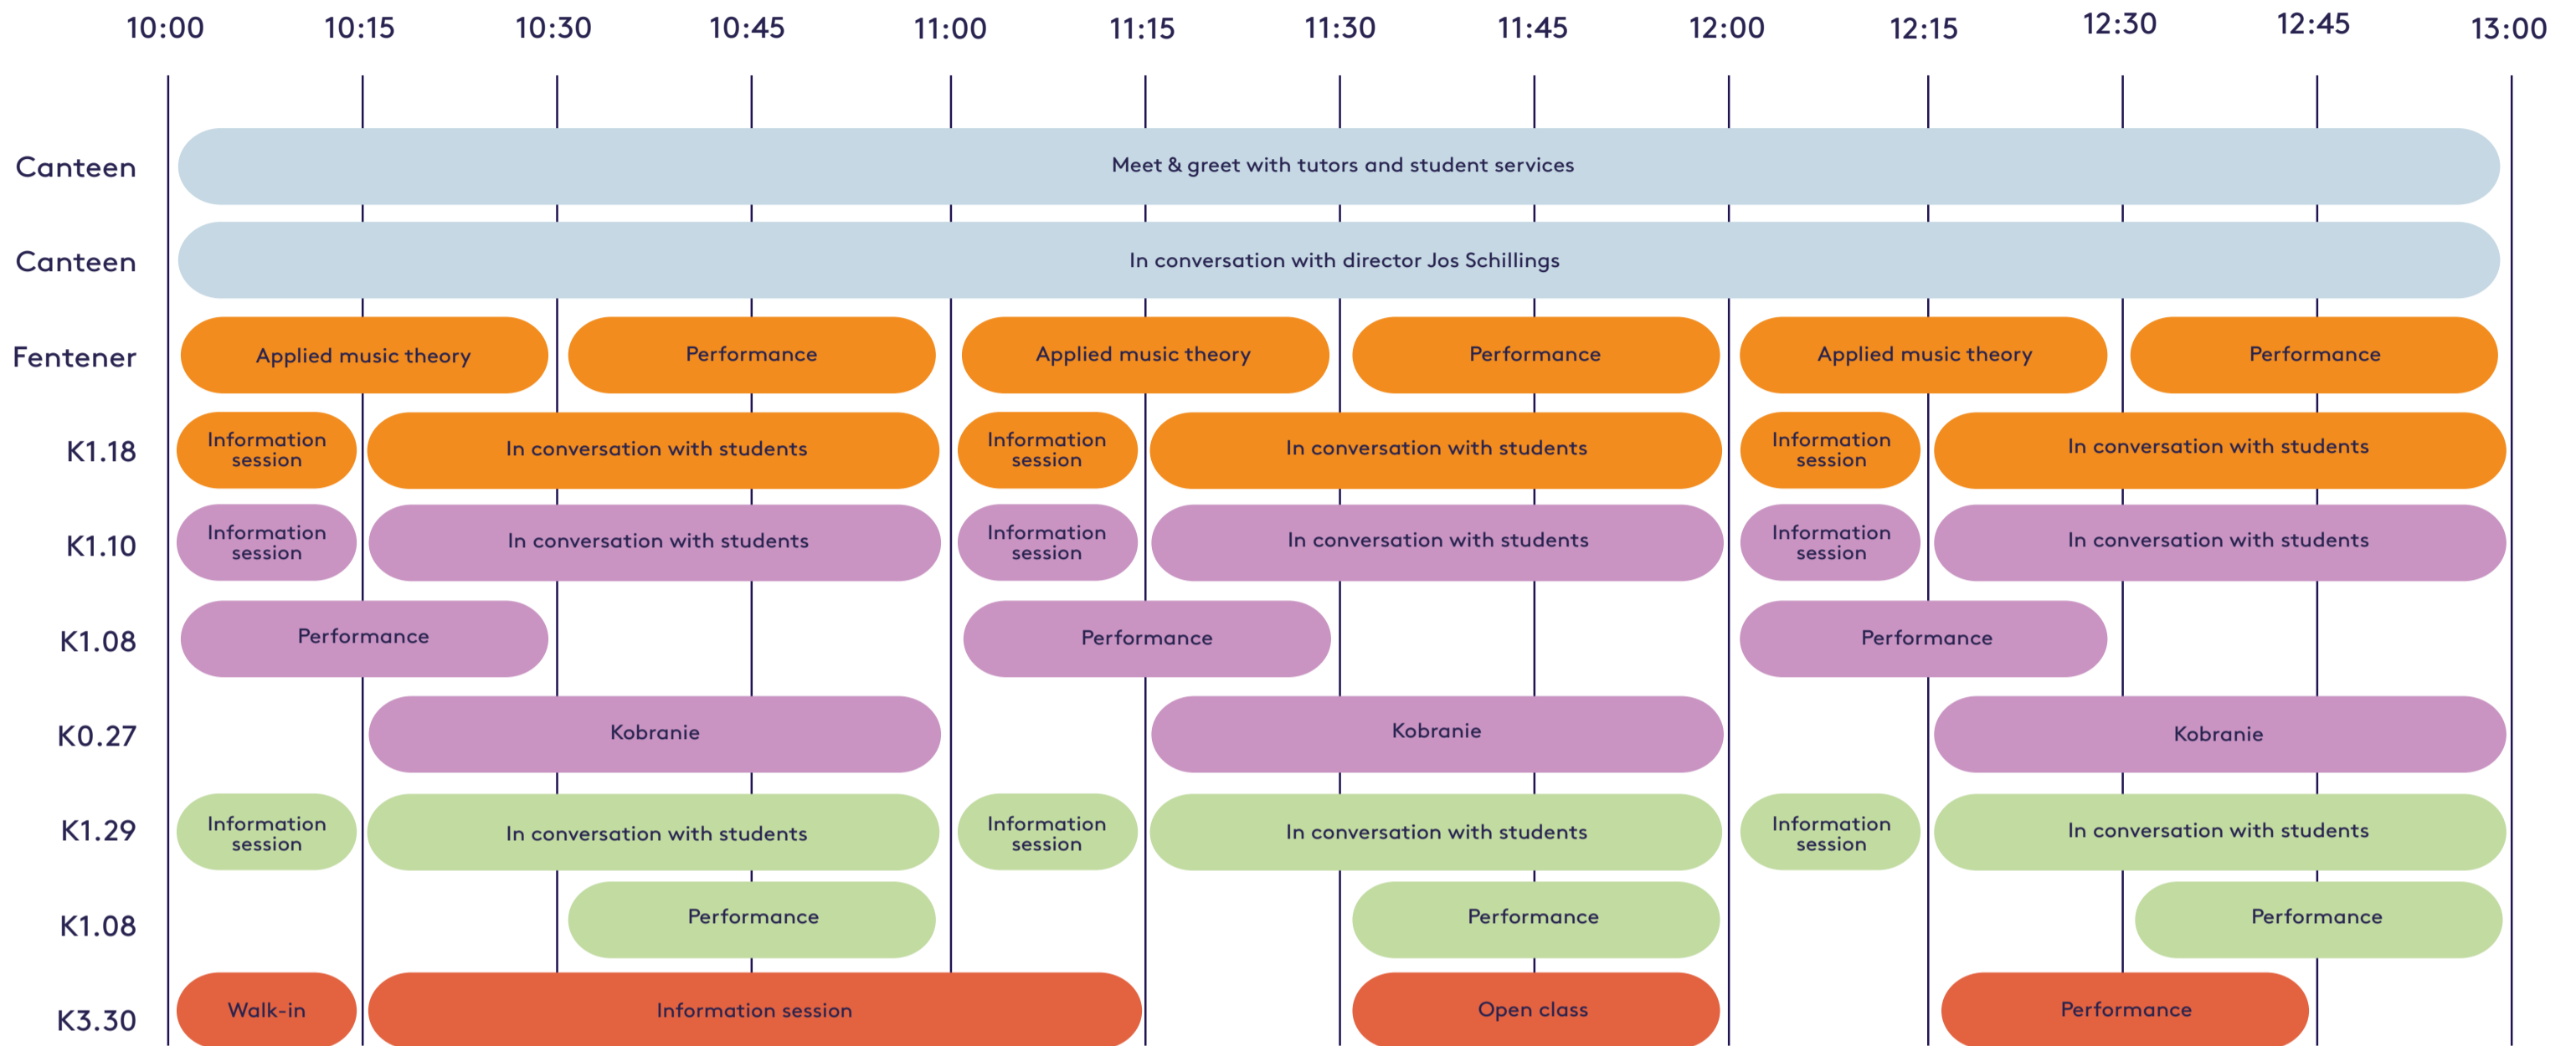

SCHEDULE

HKU UTRECHT CONSERVATORY

BUILDING FOR ARTS AND SCIENCES (K&W BUILDING)

Ground floor

Entrance

First floor

Third floor

- General
- Classical Music/ Historical Performance Practice
- Musician 3.0
- Jazz & Pop
- Music Teacher