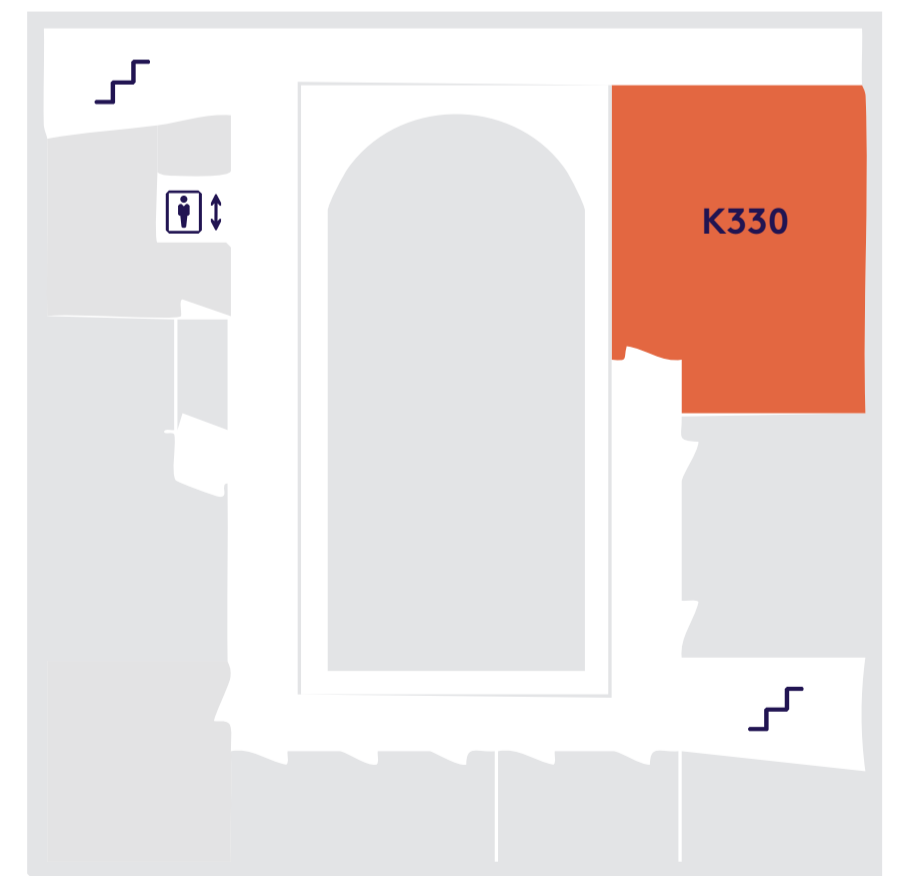

SCHEDULE

HKU UTRECHT CONSERVATORY

BUILDING FOR ARTS AND SCIENCES (K&W BUILDING)

Ground floor

Entrance

First floor

Third floor

- General
- Classical Music/ Historical Performance Practice
- Musician 3.0
- Jazz & Pop
- Music Teacher