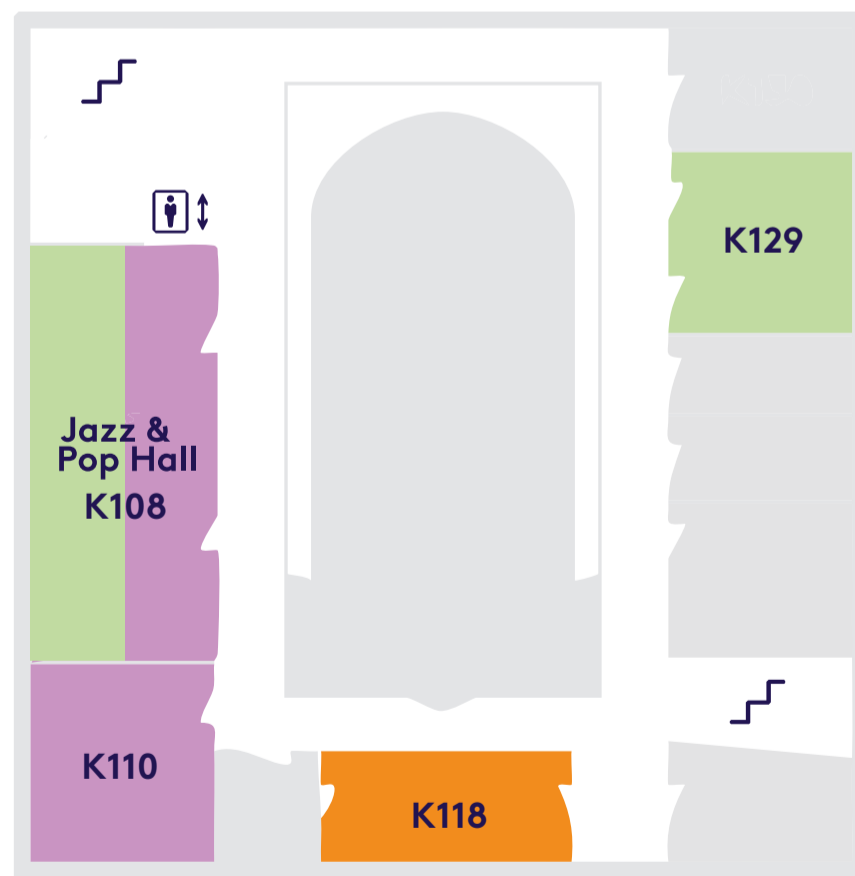

SCHEDULE

HKU UTRECHT CONSERVATORY

BUILDING FOR ARTS AND SCIENCES (K&W BUILDING)

Ground floor

Entrance

First floor

Third floor

- General
- Classical Music/ Historical Performance Practice
- Musician 3.0
- Jazz & Pop
- Music Teacher